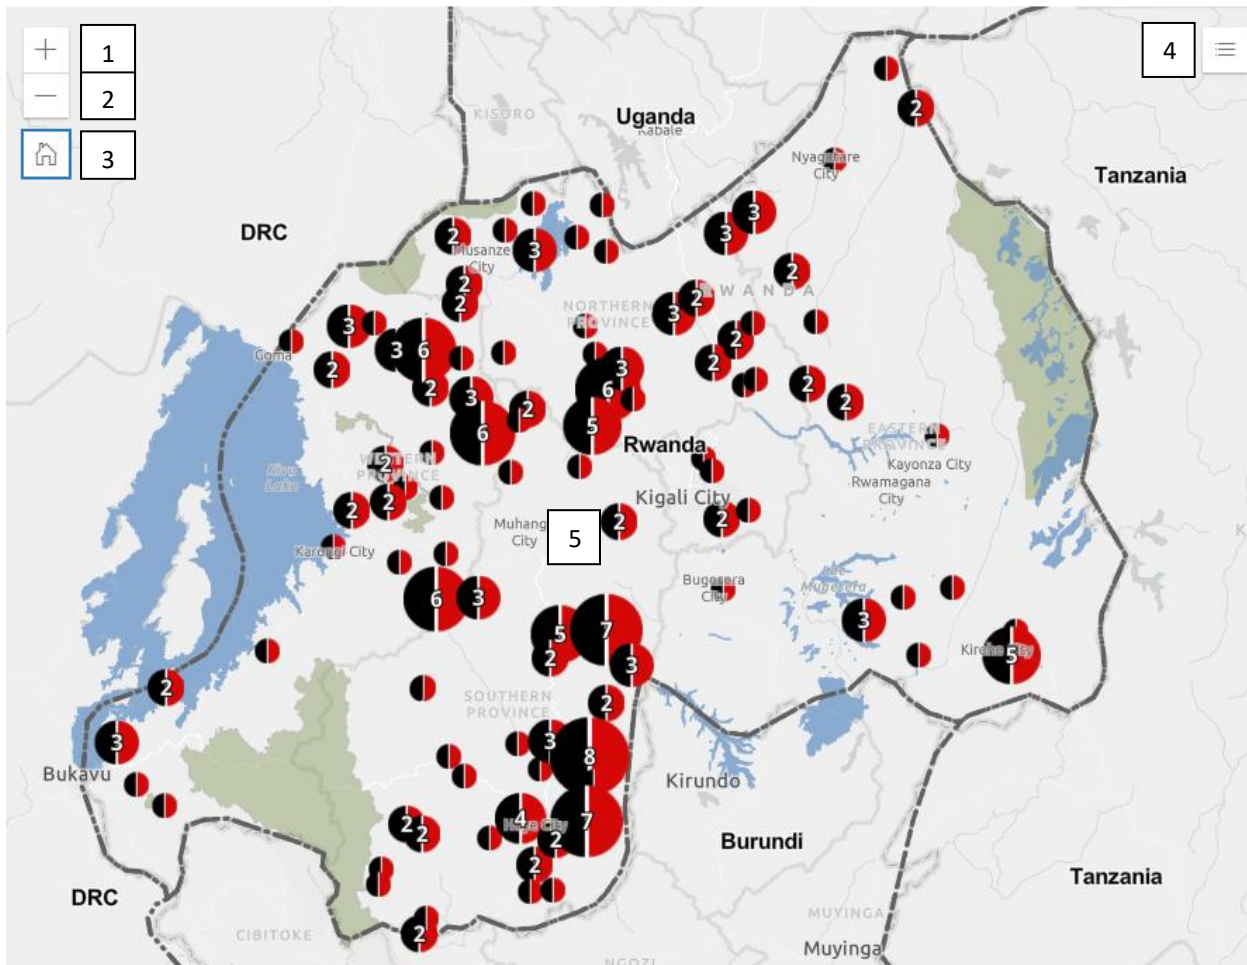

Partnership Rhineland-Palatinate/Rwanda

Functionality of Jumelage Project Map

5 Mouse click on a numbered cluster symbol e.g.,  opens a new menu.

6  Zoom to  Browse features 

* **Projects combined in Clusters**  

This cluster represents 2 Jumelage Infrastructure Projects.

Please use **Zoom to** to see the individual Infrastructure Projects or use the **Browse features** to step through the cluster features in a **Popup window**.

6 **Zoom to** tool focus on single elements of the cluster. Depending on the zoom level the background changes to a satellite image.

7 **Browse features** shows the cluster projects in one window to step through. The **Zoom to** tool allows to zoom into the chosen project on the map.

1 Zoom In (or mouse wheel)

2 Zoom out (or mouse wheel)

3 Original map extent

4 Legend

Mouse click on a unnumbered symbol opens directly a window with project details and pictures.